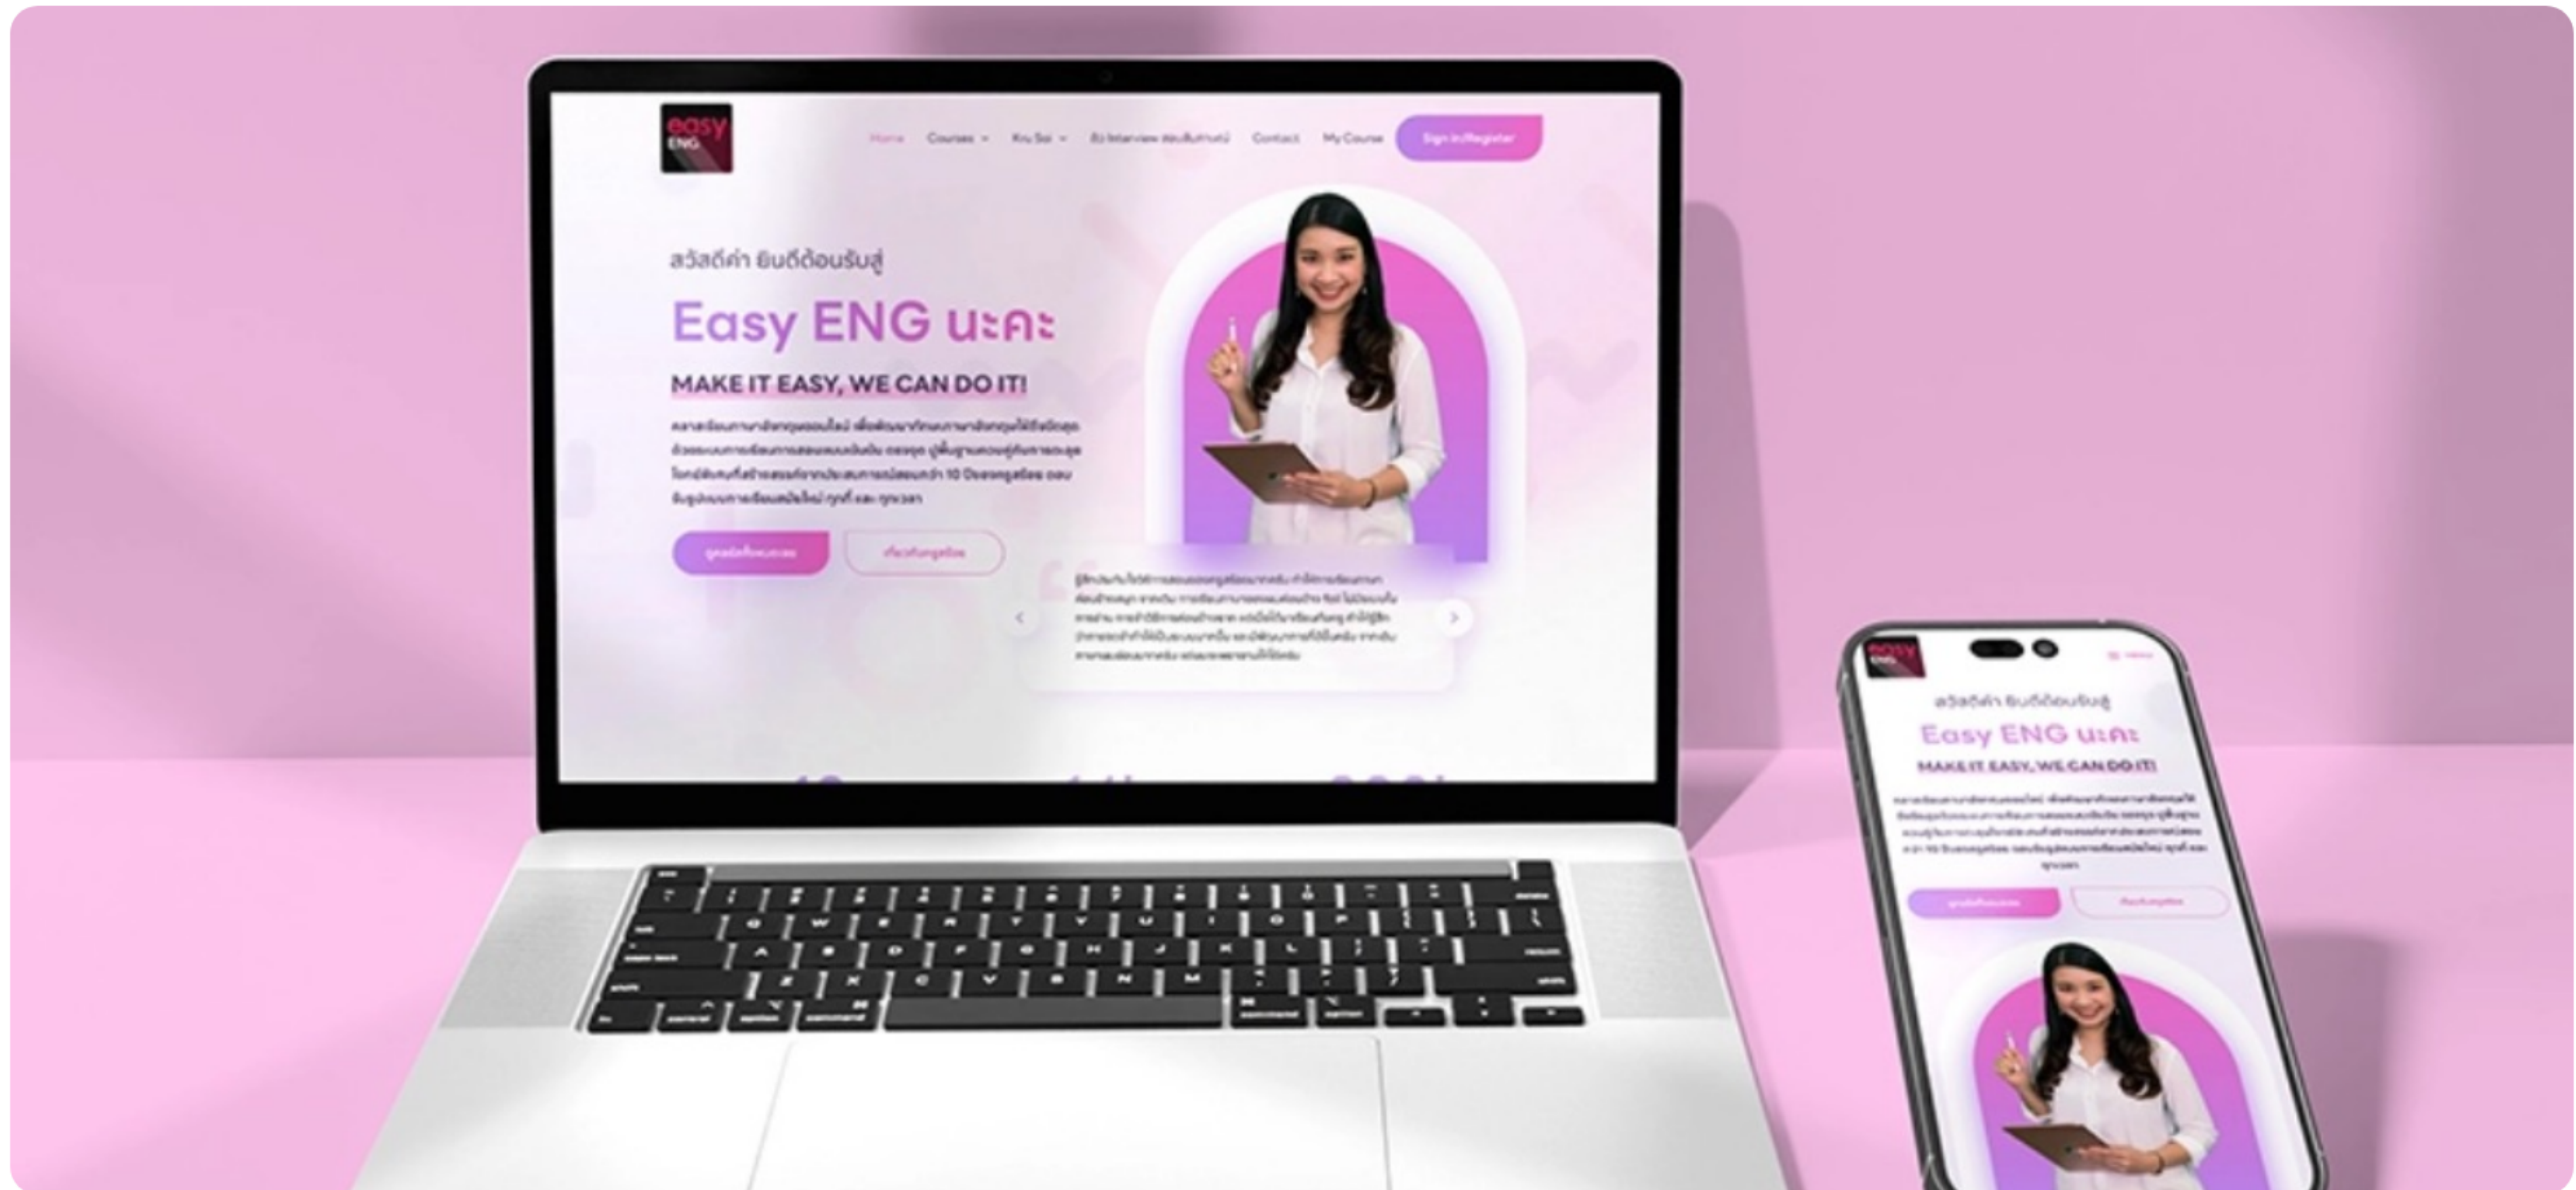

Kru Soi EASY ENG

คอร์สสอนภาษาอังกฤษ โดยตัวเตอรืชั้นนำ

<https://online.krusoieasyeng.com>

WordPress System

E-Commerce Website

Custom System

Custom Design

Learning Management System